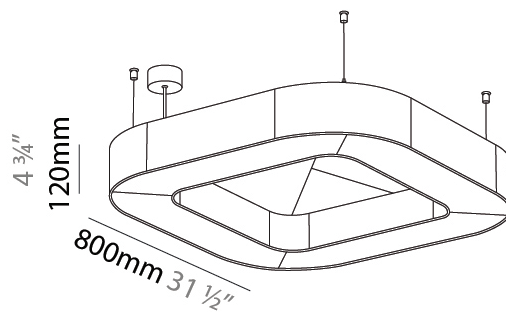

GENERAL

Series: Quantum Acoustic
Partner: Prolicht
Division: Architectural
Installation: Suspension
Product Type: Acoustic
Mounting Location: Ceiling
Light Distribution: Direct

PHYSICAL

Shape: Round
Length (mm): 800
Length (in): 31 1/2
Width (mm): 800
Width (in): 31 1/2
Height (mm): 120
Height (in): 4 3/4
Diffuser: PMMA - Opal / Micro-Prism
Fixture Finish: SSR / BKV / CWI / CRY / HAB / UFT / ITA / RUA / FTG / MYG / LOD / PUS / FRO / FUP / KIA / POP / BLS / SPG / MEY / GOH / CHC / COM / ABZ / JAG / OBR / MOS / ROR
Acoustic Finish: SFW / CYW / SEE / SYN / MTS / PMB / TTN / CYB / STO / DPE / BES / SHB / ARE / ANE / VRD / CRF
Fixture Material: Aluminum
Primary Material: Acoustic
Cable Details: 2000mm / 78 3/4" or 6000mm / 236 1/4" Transparent Cable

ELECTRICAL

Lamp Type: LED (Zhaga Standard)
Input Wattage (W): 58.7
Total Output Wattage (W): 53.7
Dimming: Tri-Mode (Non-Dimming and Phase Dimming (120Vac only) and 0-10V Dimming)
Driver Included: Yes
Driver Location: Integrated
Driver Class: Class 2
Input Voltage (V): 120

LED

Color Temperature (*K): 2700 / 3000 / 3500 / 4000
Max. Delivered Lumen (lm): Max 6423
Nominal Lumen (lm): Max 8759
CRI: >90 CRI
Lamp Life (hrs): 50000

OPTICAL

RATINGS AND CERTIFICATIONS

Certified By: CSA Certified to UL and CSA Standards
IP rating: IP20