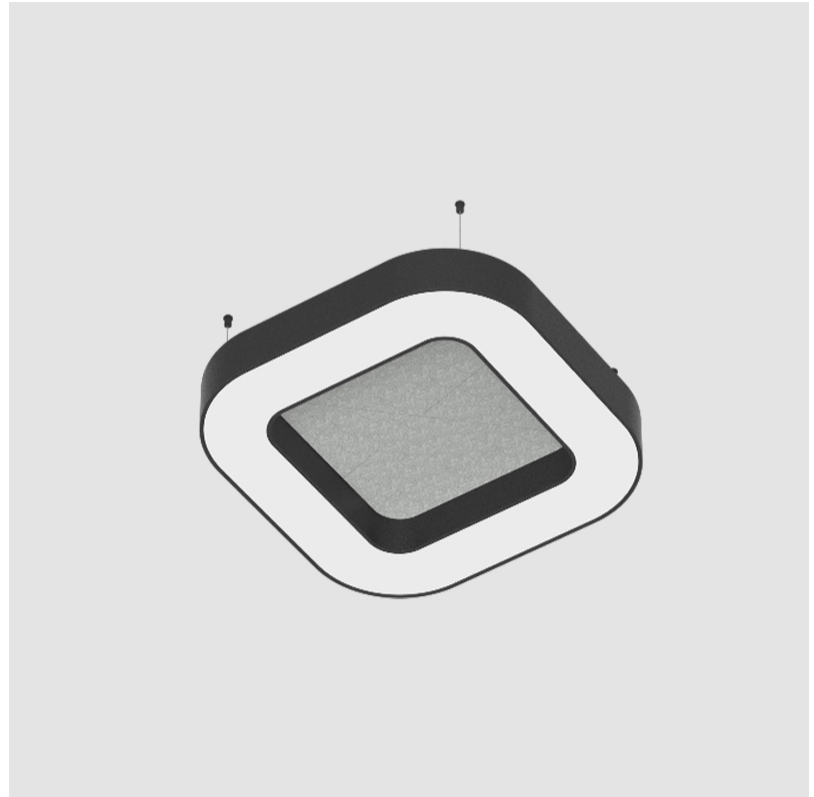

GENERAL

Series: Quantum Acoustic
Partner: Prolicht
Division: Architectural
Installation: Suspension
Product Type: Acoustic
Mounting Location: Ceiling
Light Distribution: Direct

PHYSICAL

Shape: Round
Length (mm): 800
Length (in): 31 1/2
Width (mm): 800
Width (in): 31 1/2
Height (mm): 120
Height (in): 4 3/4
Diffuser: PMMA - Opal / Micro-Prism
Fixture Finish: SSR / BKV / CWI / CRY / HAB / UFT / ITA / RUA / FTG / MYG / LOD / PUS / FRO / FUP / KIA / POP / BLS / SPG / MEY / GOH / CHC / COM / ABZ / JAG / OBR / MOS / ROR
Acoustic Finish: SFW / CYW / SEE / SYN / MTS / PMB / TTN / CYB / STO / DPE / BES / SHB / ARE / ANE / VRD / CRF
Fixture Material: Aluminum
Primary Material: Acoustic
Cable Details: 2000mm / 78 3/4" or 6000mm / 236 1/4" Transparent Cable

ELECTRICAL

Lamp Type: LED (Zhaga Standard)
Input Wattage (W): 58.7
Total Output Wattage (W): 53.7
Dimming: Tri-Mode (Non-Dimming and Phase Dimming (120Vac only) and 0-10V Dimming)
Driver Included: Yes
Driver Location: Integrated
Driver Class: Class 2
Input Voltage (V): 120

LED

Color Temperature (*K): 2700 / 3000 / 3500 / 4000
Max. Delivered Lumen (lm): Max 6423
Nominal Lumen (lm): Max 8759
CRI: >90 CRI
Lamp Life (hrs): 50000

OPTICAL

RATINGS AND CERTIFICATIONS

Certified By: CSA Certified to UL and CSA Standards
IP rating: IP20